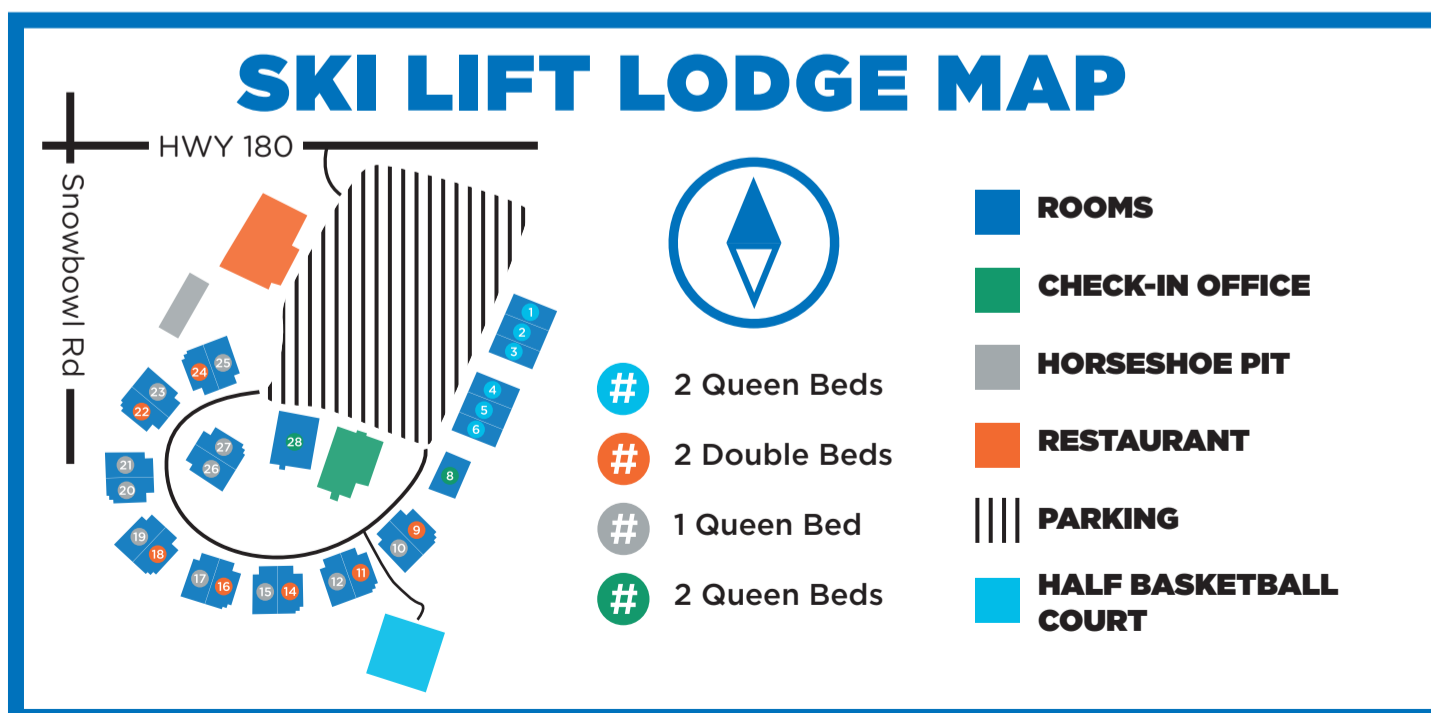

BASE AREA MAP

- BASE LODGES**
- OUTDOOR SEATING**
- PEDESTRIAN OVERPASS**
- PARKING**

HART PRAIRIE LODGE

First Floor:

- Tickets and Guest Services
- Sport Shop
- Rental and Repair Shop
- Lockers
- Restrooms

Second Floor:

- Restaurant and Bar
- Outdoor Patio

AGASSIZ LODGE

First Floor:

- Sport Shop
- Tickets and Guest Services
- Ski Patrol
- Restrooms

Second Floor:

- Restaurant and Bar
- Outdoor Patio

FREMONT RESTAURANT & BAR

- Restaurant
- Restrooms

SKI LIFT LODGE MAP

- ROOMS**
- CHECK-IN OFFICE**
- HORSESHOE PIT**
- RESTAURANT**
- PARKING**
- HALF BASKETBALL COURT**

- # 2 Queen Beds
- # 2 Double Beds
- # 1 Queen Bed
- # 2 Queen Beds