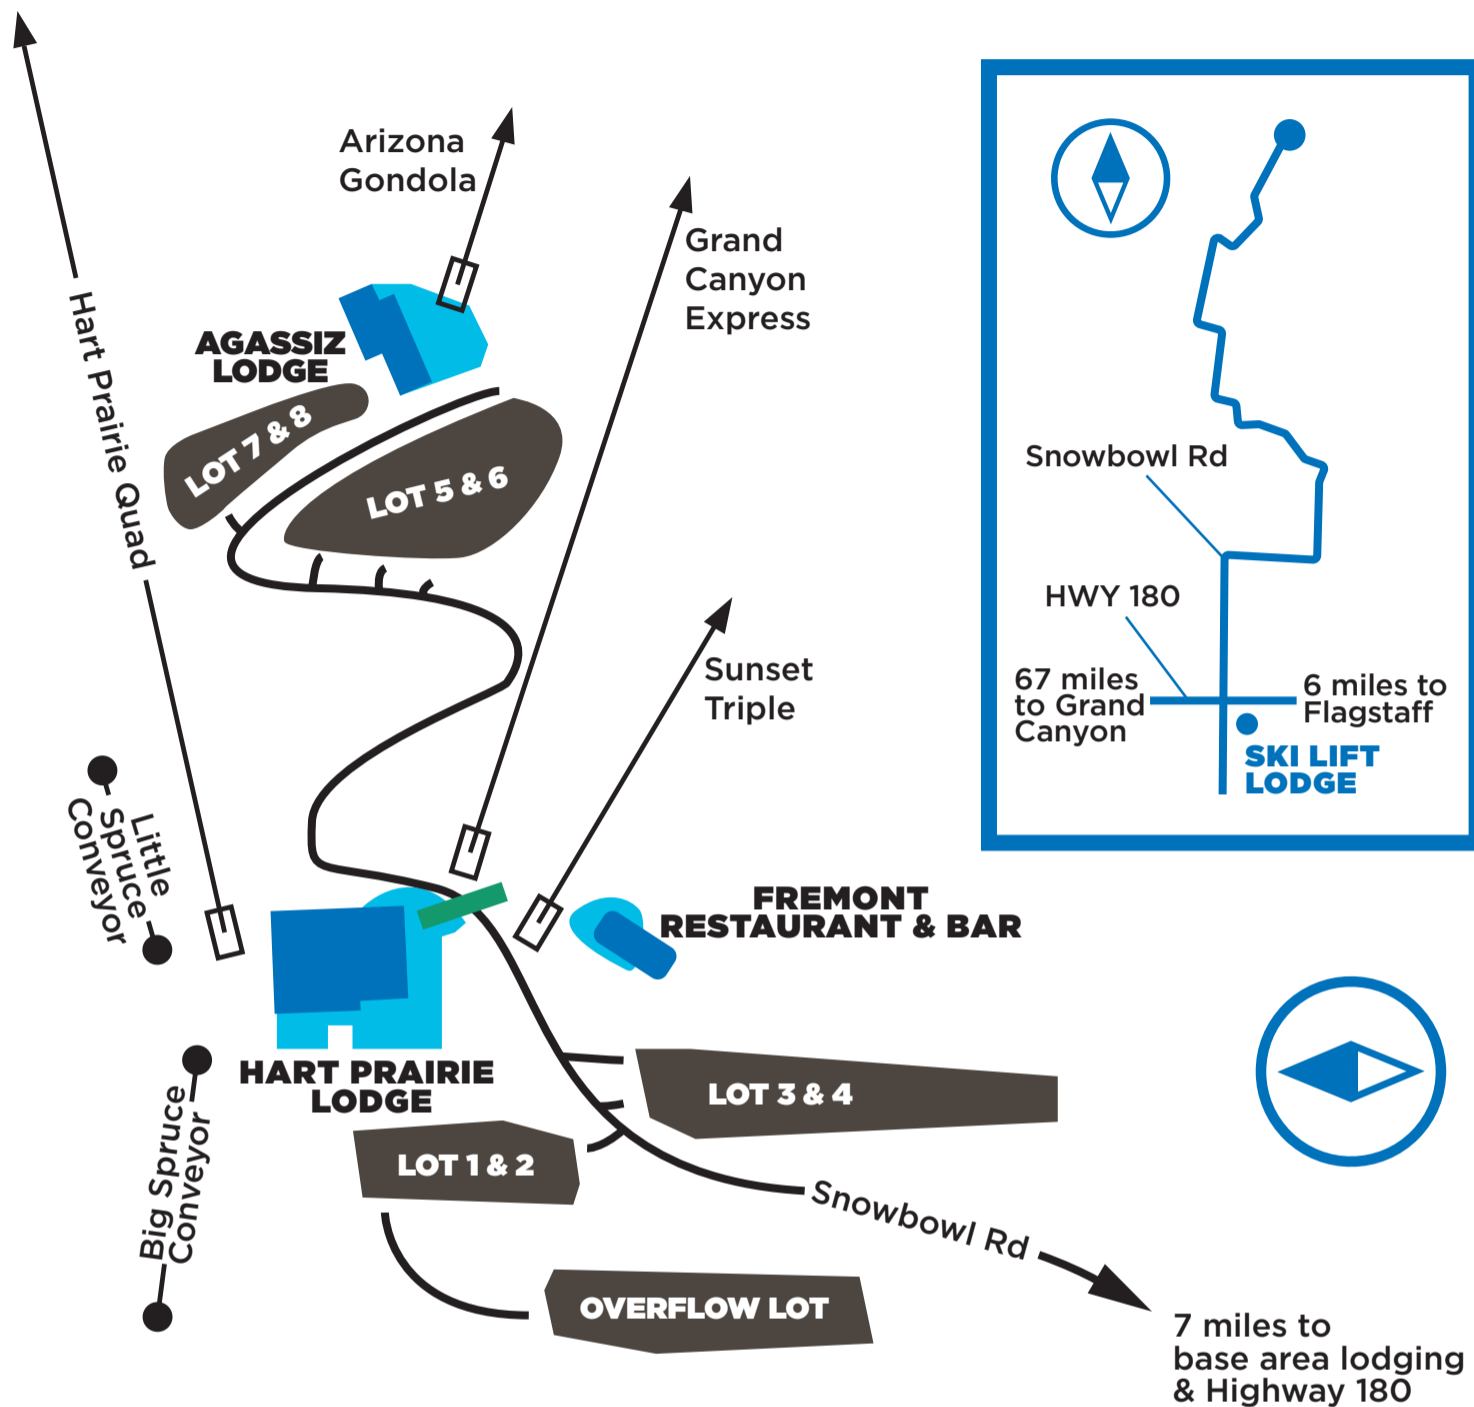

BASE AREA MAP

- BASE LODGES**
- OUTDOOR SEATING**
- PEDESTRIAN OVERPASS**
- PARKING**

HART PRAIRIE LODGE

First Floor:

- Tickets and Guest Services
- Sport Shop
- Rental and Repair Shop
- Lockers
- Restrooms

Second Floor:

- Restaurant and Bar
- Outdoor Patio

AGASSIZ LODGE

First Floor:

- Sport Shop
- Tickets and Guest Services
- Ski Patrol
- Restrooms

Second Floor:

- Restaurant and Bar
- Outdoor Patio

FREMONT RESTAURANT & BAR

- Restaurant
- Restrooms

SKI LIFT LODGE MAP

- ROOMS**
- CHECK-IN OFFICE**
- HORSESHOE PIT**
- RESTAURANT**
- PARKING**
- HALF BASKETBALL COURT**

- # 2 Queen Beds
- # 2 Double Beds
- # 1 Queen Bed
- # 2 Queen Beds