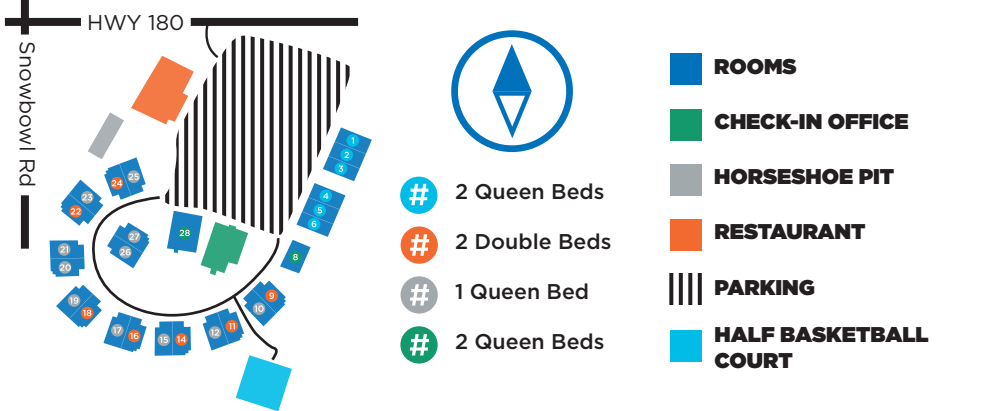

BASE AREA MAP

- BASE LODGES**
- OUTDOOR SEATING**
- PEDESTRIAN OVERPASS**
- YURTS**
- PARKING**

HART PRAIRIE LODGE

First Floor:

- Tickets and Guest Services
- Sport Shop
- Rental and Repair Shop
- Lockers
- Restrooms
- Training and Learning Center
- Children's Center
- Ski Patrol

Second Floor:

- Restaurant and Bar
- Outdoor Patio

AGASSIZ LODGE

First Floor:

- Sport Shop
- Tickets and Guest Services
- Ski Patrol
- Restrooms

Second Floor:

- Restaurant and Bar
- Outdoor Patio

FREMONT RESTAURANT & BAR

- Restaurant
- Restrooms

SKI LIFT LODGE MAP

- ROOMS**
 - CHECK-IN OFFICE**
 - HORSESHOE PIT**
 - RESTAURANT**
 - PARKING**
 - HALF BASKETBALL COURT**
- # 2 Queen Beds
 - # 2 Double Beds
 - # 1 Queen Bed
 - # 2 Queen Beds