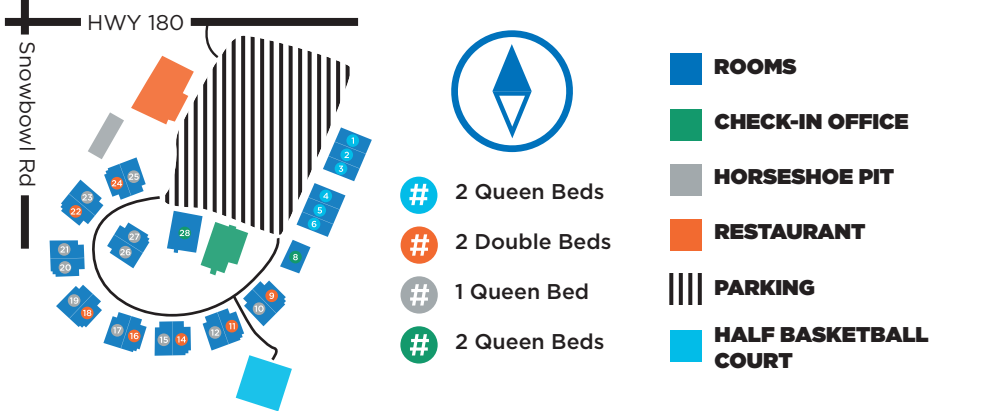

BASE AREA MAP

- BASE LODGES**
- OUTDOOR SEATING**
- PEDESTRIAN OVERPASS**
- YURTS**
- PARKING**

HART PRAIRIE LODGE

First Floor:

- Tickets and Guest Services
- Sport Shop
- Rental and Repair Shop
- Lockers
- Restrooms
- Training and Learning Center
- Children's Center
- Ski Patrol

Second Floor:

- Restaurant and Bar
- Outdoor Patio

AGASSIZ LODGE

First Floor:

- Sport Shop
- Tickets and Guest Services
- Ski Patrol
- Restrooms

Second Floor:

- Restaurant and Bar
- Outdoor Patio

FREMONT RESTAURANT & BAR

- Restaurant
- Restrooms

SKI LIFT LODGE MAP

- # 2 Queen Beds
- # 2 Double Beds
- # 1 Queen Bed
- # 2 Queen Beds

- ROOMS**
- CHECK-IN OFFICE**
- HORSESHOE PIT**
- RESTAURANT**
- PARKING**
- HALF BASKETBALL COURT**