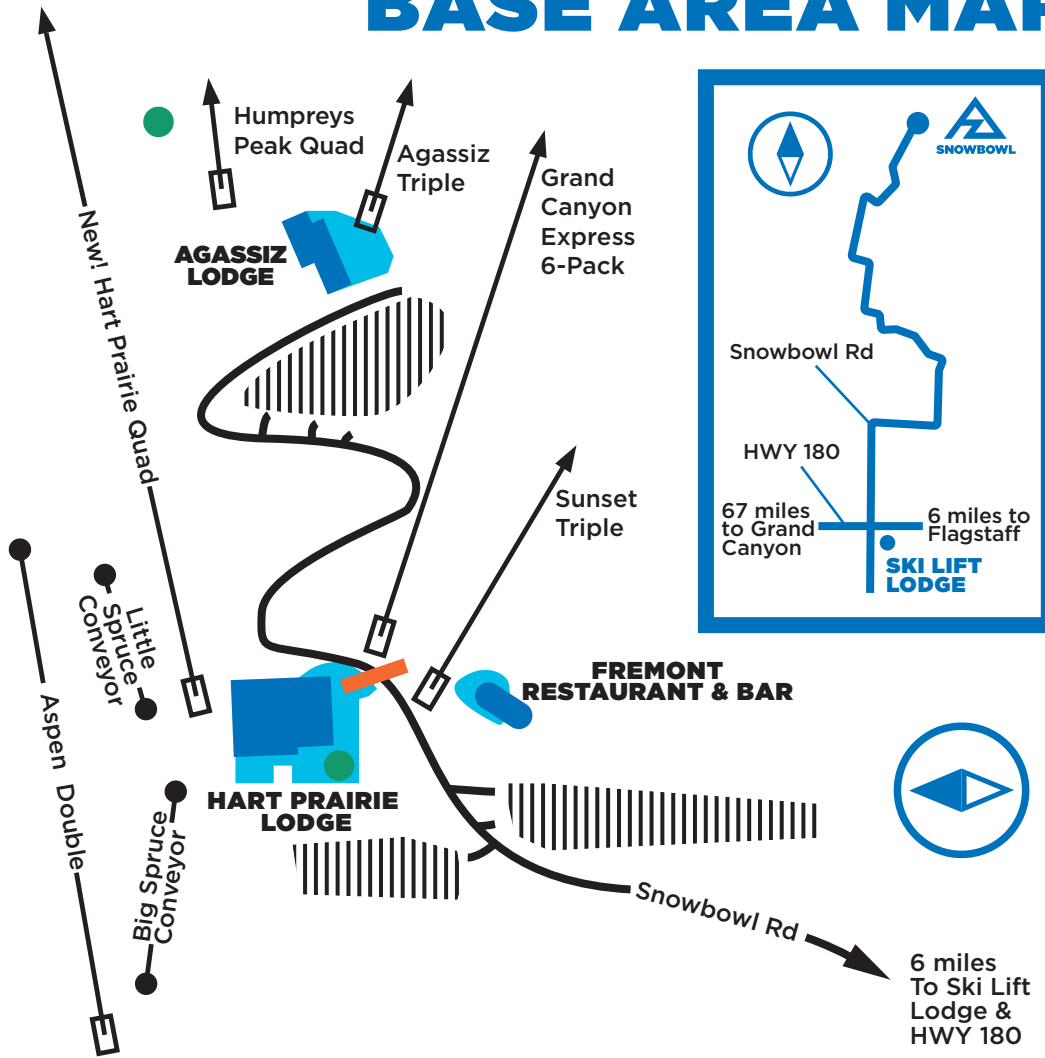

BASE AREA MAP

- BASE LODGES**
- OUTDOOR SEATING**
- PEDESTRIAN OVERPASS**
- YURTS**
- PARKING**

HART PRAIRIE LODGE

First Floor:

- Tickets and Guest Services
- Sport Shop
- Rental and Repair Shop
- Lockers
- Restrooms
- Training and Learning Center
- Children's Center
- Ski Patrol

Second Floor:

- Restaurant and Bar
- Outdoor Patio

AGASSIZ LODGE

First Floor:

- Sport Shop
- Tickets and Guest Services
- Ski Patrol
- Restrooms

Second Floor:

- Restaurant and Bar
- Outdoor Patio

FREMONT RESTAURANT & BAR

- Restaurant
- Restrooms

SKI LIFT LODGE MAP

- # 2 Queen Beds
- # 2 Double Beds
- # 1 Queen Bed
- # 2 Queen Beds

- ROOMS**
- CHECK-IN OFFICE**
- HORSESHOE PIT**
- RESTAURANT**
- PARKING**
- HALF BASKETBALL COURT**