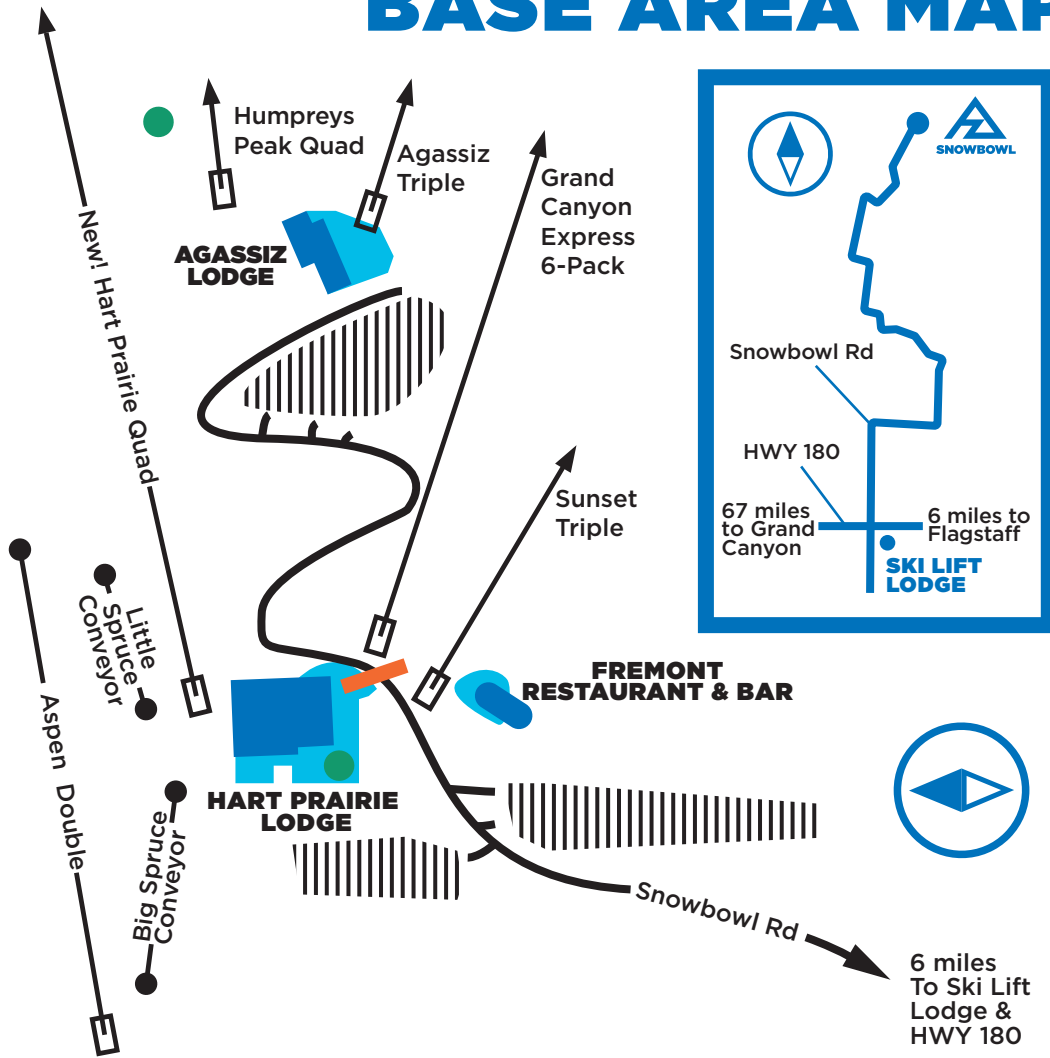

BASE AREA MAP

- BASE LODGES**
- OUTDOOR SEATING**
- PEDESTRIAN OVERPASS**
- YURTS**
- PARKING**

HART PRAIRIE LODGE

First Floor:

- Tickets and Guest Services
- Sport Shop
- Rental and Repair Shop
- Lockers
- Restrooms
- Training and Learning Center
- Children's Center
- Ski Patrol

Second Floor:

- Restaurant and Bar
- Outdoor Patio

AGASSIZ LODGE

First Floor:

- Sport Shop
- Tickets and Guest Services
- Ski Patrol
- Restrooms

Second Floor:

- Restaurant and Bar
- Outdoor Patio

FREMONT RESTAURANT & BAR

- Restaurant
- Restrooms

SKI LIFT LODGE MAP

- ROOMS**
 - CHECK-IN OFFICE**
 - HORSESHOE PIT**
 - RESTAURANT**
 - PARKING**
 - HALF BASKETBALL COURT**
- # 2 Queen Beds
 - # 2 Double Beds
 - # 1 Queen Bed
 - # 2 Queen Beds